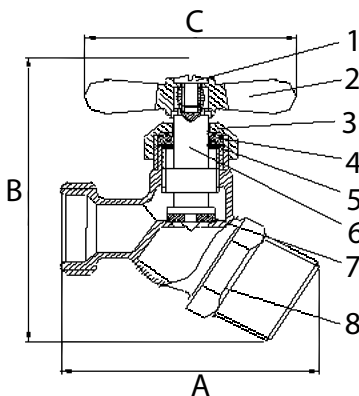

Houston, TX

BRASS HOSE BIBB, MIP

- 125 lb. CWP
- NPT x 3/4" NHT
- Cast brass

No.	Part	Material
1	Body	Cast Brass ASTM B-584, C85700
2	Stem	Cast Brass ASTM B-584, C85700
3	Handle	Brass Plate Zinc
4	Screw	Brass ASTM B-134, C27000
5	Packing Nut	Brass ASTM B-124, C37700
6	Packing Washer	Rubber (NBR)
7	Washer	Stainless Steel 304
8	Bibb Washer	Rubber (NBR)
9	Fixing Screw	Alloy Steel
10	Disc	316 Stainless Steel

Size IN	Part Number	Weight LB	A IN	B IN	C IN
1/2	0190160G	0.36	3.74	2.76	2.09
3/4	0190160I	0.41	3.74	2.76	2.09

USA 800-766-0076

Fax 323-890-4456

www.smithcooper.com

Los Angeles, CA

Chicago, IL

Atlanta, GA

Vancouver, WA

Houston, TX

BRASS NO KINK HOSE BIBB, MIP

- 125 lb. CWP
- NPT x 3/4" NHT
- Cast brass

No.	Part	Material
1	Screw	Brass ASTM B-134, C27000
2	Handle	Brass Plate Zinc
3	Packing Nut	Brass ASTM B-124, C37700
4	Packing Washer	Rubber (NBR)
5	Washer	Stainless Steel 304
6	Stem	Cast Brass ASTM B-584, C85700
7	Bibb Washer	Rubber (NBR)
8	Body	Cast Brass ASTM B-584, C85700

Size IN	Part Number	Weight LB	A IN	B IN	C IN
1/2	0190161G	0.32	2.40	3.05	2.09
3/4	0190161I	0.37	2.60	3.10	2.09

BRASS NO KINK HOSE BIBB, FIP

- 125 lb. CWP
- NPT x 3/4" NHT
- Cast brass

No.	Part	Material
1	Screw	Brass ASTM B-134, C27000
2	Handle	Brass Plate Zinc
3	Packing Nut	Brass ASTM B-124, C37700
4	Packing Washer	Rubber (NBR)
5	Washer	Stainless Steel 304
6	Stem	Cast Brass ASTM B-584, C85700
7	Bibb Washer	Rubber (NBR)
8	Body	Cast Brass ASTM B-584, C85700