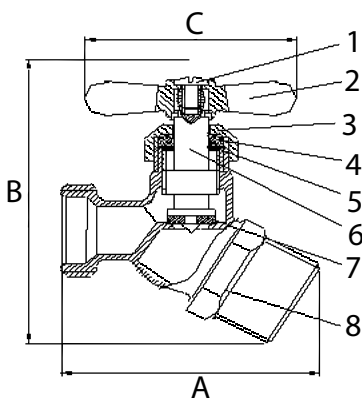

BRASS NO KINK HOSE BIBB, COMPRESSION

- 125 lb. CWP
- Compression x 3/4" NHT
- Cast brass

No.	Part	Material
1	Screw	Brass ASTM B-134, C27000
2	Handle	Brass Plate Zinc
3	Packing Nut	Brass ASTM B-124, C37700
4	Packing Washer	Rubber (NBR)
5	Washer	Stainless Steel 304
6	Stem	Cast Brass ASTM B-584, C85700
7	Bibb Washer	Rubber (NBR)
8	Body	Cast Brass ASTM B-584, C85700

Size IN	Part Number	Weight LB	A IN	B IN	C IN
1/2	0190159G	0.41	2.99	3.30	2.09

USA 800-766-0076

Fax 323-890-4456

www.smithcooper.com

Los Angeles, CA

Chicago, IL

Atlanta, GA

Vancouver, WA

Houston, TX

BRASS HOSE BIBB, MIP

- 125 lb. CWP
- NPT x 3/4" NHT
- Cast brass

No.	Part	Material
1	Body	Cast Brass ASTM B-584, C85700
2	Stem	Cast Brass ASTM B-584, C85700
3	Handle	Brass Plate Zinc
4	Screw	Brass ASTM B-134, C27000
5	Packing Nut	Brass ASTM B-124, C37700
6	Packing Washer	Rubber (NBR)
7	Washer	Stainless Steel 304
8	Bibb Washer	Rubber (NBR)
9	Fixing Screw	Alloy Steel
10	Disc	316 Stainless Steel

Size IN	Part Number	Weight LB	A IN	B IN	C IN
1/2	0190160G	0.36	3.74	2.76	2.09
3/4	0190160I	0.41	3.74	2.76	2.09

USA 800-766-0076

Fax 323-890-4456

www.smithcooper.com

Los Angeles, CA

Chicago, IL

Atlanta, GA

Vancouver, WA