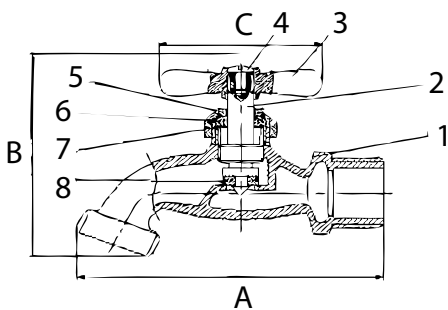

BRASS NO KINK HOSE BIBB, COMPRESSION

- 125 lb. CWP
- Compression x 3/4" NHT
- Cast brass

No.	Part	Material
1	Screw	Brass ASTM B-134, C27000
2	Handle	Brass Plate Zinc
3	Packing Nut	Brass ASTM B-124, C37700
4	Packing Washer	Rubber (NBR)
5	Washer	Stainless Steel 304
6	Stem	Cast Brass ASTM B-584, C85700
7	Bibb Washer	Rubber (NBR)
8	Body	Cast Brass ASTM B-584, C85700

Size IN	Part Number	Weight LB	A IN	B IN	C IN
1/2	0190159G	0.41	2.99	3.30	2.09

USA 800-766-0076

Fax 323-890-4456

www.smithcooper.com

Los Angeles, CA

Chicago, IL

Atlanta, GA

Vancouver, WA

Houston, TX

BRASS HOSE BIBB, MIP

- 125 lb. CWP
- NPT x 3/4" NHT
- Cast brass

No.	Part	Material
1	Body	Cast Brass ASTM B-584, C85700
2	Stem	Cast Brass ASTM B-584, C85700
3	Handle	Brass Plate Zinc
4	Screw	Brass ASTM B-134, C27000
5	Packing Nut	Brass ASTM B-124, C37700
6	Packing Washer	Rubber (NBR)
7	Washer	Stainless Steel 304
8	Bibb Washer	Rubber (NBR)
9	Fixing Screw	Alloy Steel
10	Disc	316 Stainless Steel

Size IN	Part Number	Weight LB	A IN	B IN	C IN
1/2	0190160G	0.36	3.74	2.76	2.09
3/4	0190160I	0.41	3.74	2.76	2.09

USA 800-766-0076

Fax 323-890-4456

www.smithcooper.com

Los Angeles, CA

Chicago, IL

Atlanta, GA

Vancouver, WA