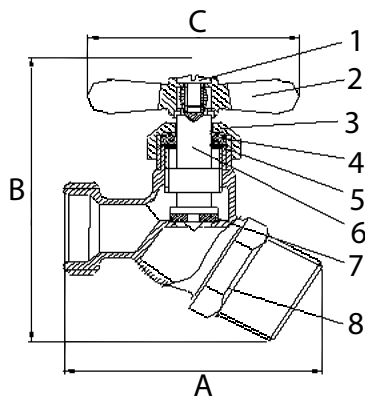

Size IN	Part Number	Weight LB	A IN	B IN	C IN
1/2	0190161G	0.32	2.40	3.05	2.09
3/4	0190161I	0.37	2.60	3.10	2.09

BRASS NO KINK HOSE BIBB, FIP

- 125 lb. CWP
- NPT x 3/4" NHT
- Cast brass

No.	Part	Material
1	Screw	Brass ASTM B-134, C27000
2	Handle	Brass Plate Zinc
3	Packing Nut	Brass ASTM B-124, C37700
4	Packing Washer	Rubber (NBR)
5	Washer	Stainless Steel 304
6	Stem	Cast Brass ASTM B-584, C85700
7	Bibb Washer	Rubber (NBR)
8	Body	Cast Brass ASTM B-584, C85700

Size IN	Part Number	Weight LB	A IN	B IN	C IN
1/2	0190162G	0.33	2.20	3.07	2.09
3/4	0190162I	0.38	2.40	3.07	2.09

BRASS NO KINK HOSE BIBB, SWEAT

- 125 lb. CWP
- Sweat x 3/4" NHT
- Cast brass

No.	Part	Material
1	Screw	Brass ASTM B-134, C27000
2	Handle	Brass Plate Zinc
3	Packing Nut	Brass ASTM B-124, C37700
4	Packing Washer	Rubber (NBR)
5	Washer	Stainless Steel 304
6	Stem	Cast Brass ASTM B-584, C85700
7	Bibb Washer	Rubber (NBR)
8	Body	Cast Brass ASTM B-584, C85700

Size IN	Part Number	Weight LB	A IN	B IN	C IN
1/2 or 3/4	0190163IG	0.5	2.57	3.28	2.09

USA 800-766-0076

Fax 323-890-4456

www.smithcooper.com

Los Angeles, CA

Chicago, IL

Atlanta, GA

Vancouver, WA