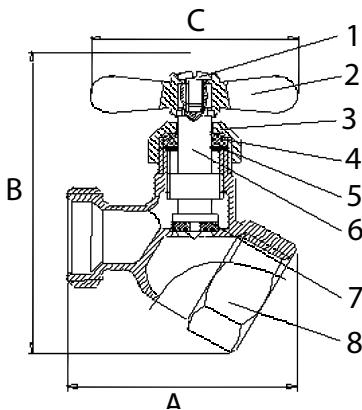

Size IN	Part Number	Weight LB	A IN	B IN	C IN
1/2	0190160G	0.36	3.74	2.76	2.09
3/4	0190160I	0.41	3.74	2.76	2.09

USA 800-766-0076

Fax 323-890-4456

www.smithcooper.com

Los Angeles, CA

Chicago, IL

Atlanta, GA

Vancouver, WA

Houston, TX

BRASS NO KINK HOSE BIBB, MIP

- 125 lb. CWP
- NPT x 3/4" NHT
- Cast brass

No.	Part	Material
1	Screw	Brass ASTM B-134, C27000
2	Handle	Brass Plate Zinc
3	Packing Nut	Brass ASTM B-124, C37700
4	Packing Washer	Rubber (NBR)
5	Washer	Stainless Steel 304
6	Stem	Cast Brass ASTM B-584, C85700
7	Bibb Washer	Rubber (NBR)
8	Body	Cast Brass ASTM B-584, C85700

Size IN	Part Number	Weight LB	A IN	B IN	C IN
1/2	0190161G	0.32	2.40	3.05	2.09
3/4	0190161I	0.37	2.60	3.10	2.09

BRASS NO KINK HOSE BIBB, FIP

- 125 lb. CWP
- NPT x 3/4" NHT
- Cast brass

No.	Part	Material
1	Screw	Brass ASTM B-134, C27000
2	Handle	Brass Plate Zinc
3	Packing Nut	Brass ASTM B-124, C37700
4	Packing Washer	Rubber (NBR)
5	Washer	Stainless Steel 304
6	Stem	Cast Brass ASTM B-584, C85700
7	Bibb Washer	Rubber (NBR)
8	Body	Cast Brass ASTM B-584, C85700

Size IN	Part Number	Weight LB	A IN	B IN	C IN
1/2	0190162G	0.33	2.20	3.07	2.09
3/4	0190162I	0.38	2.40	3.07	2.09

BRASS NO KINK HOSE BIBB, SWEAT

- 125 lb. CWP
- Sweat x 3/4" NHT
- Cast brass

No.	Part	Material
1	Screw	Brass ASTM B-134, C27000
2	Handle	Brass Plate Zinc
3	Packing Nut	Brass ASTM B-124, C37700
4	Packing Washer	Rubber (NBR)
5	Washer	Stainless Steel 304
6	Stem	Cast Brass ASTM B-584, C85700
7	Bibb Washer	Rubber (NBR)
8	Body	Cast Brass ASTM B-584, C85700